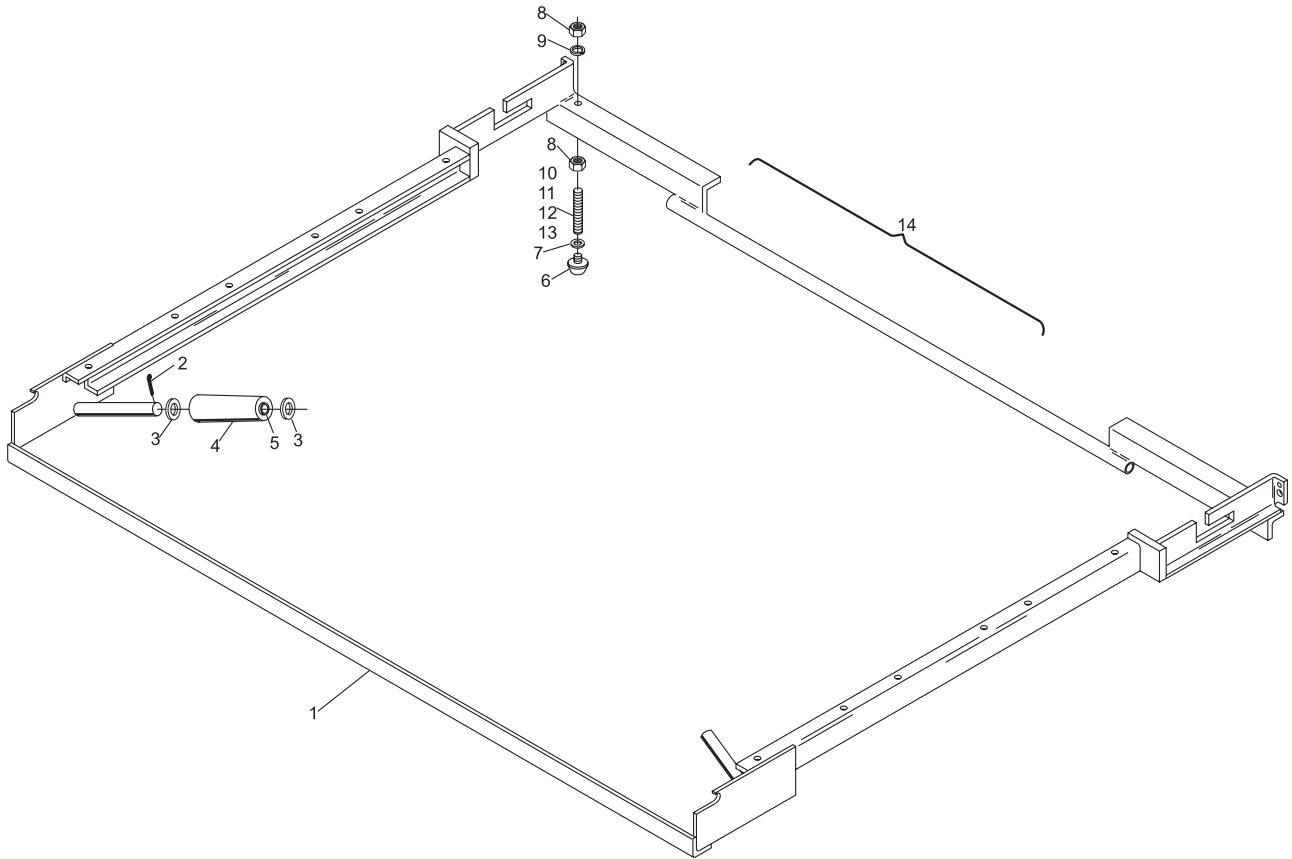

Section B

TRANSPORT BAND

Index

No.	Part No.		Description
1.	47-021291-001	N.A.	Frame
2.	11-051786-001		Split Pin (2.5 mm x 25 mm)
3.	11-052036-001		Flat Washer (15 mm)
4.	47-020942-003		Roller
5.	47-020943-004		Roller Bushing
6.	11-053577-000		Rubber Bumper (6 mm Thread)
7.	11-052023-001	N.A.	Flat Washer (6.4 mm)
	11-052048-001	R.O.	Flat Washer (6.4 mm)
	11-052048-001		Flat Washer (6.4 mm)
8.	11-051705-001		Hex Nut (14 mm)
9.	11-051773-001	N.A.	Lockwasher (14 mm)
10.	47-020896-004		Leg (70 mm)
11.	47-023671-004	N.A.	Leg (90 mm)
12.	47-023672-004	N.A.	Leg (140 mm)
13.	47-023673-004	N.A.	Leg (160 mm)
14.	N.A.		Transport Band Assembly w/Rollers and Carpet Complete

N.A. = No Longer

R.O. = Replacment Option Available

Transport Band Frame Assembly (Long Pit)

Transport Band Frame Assembly (Long Pit)